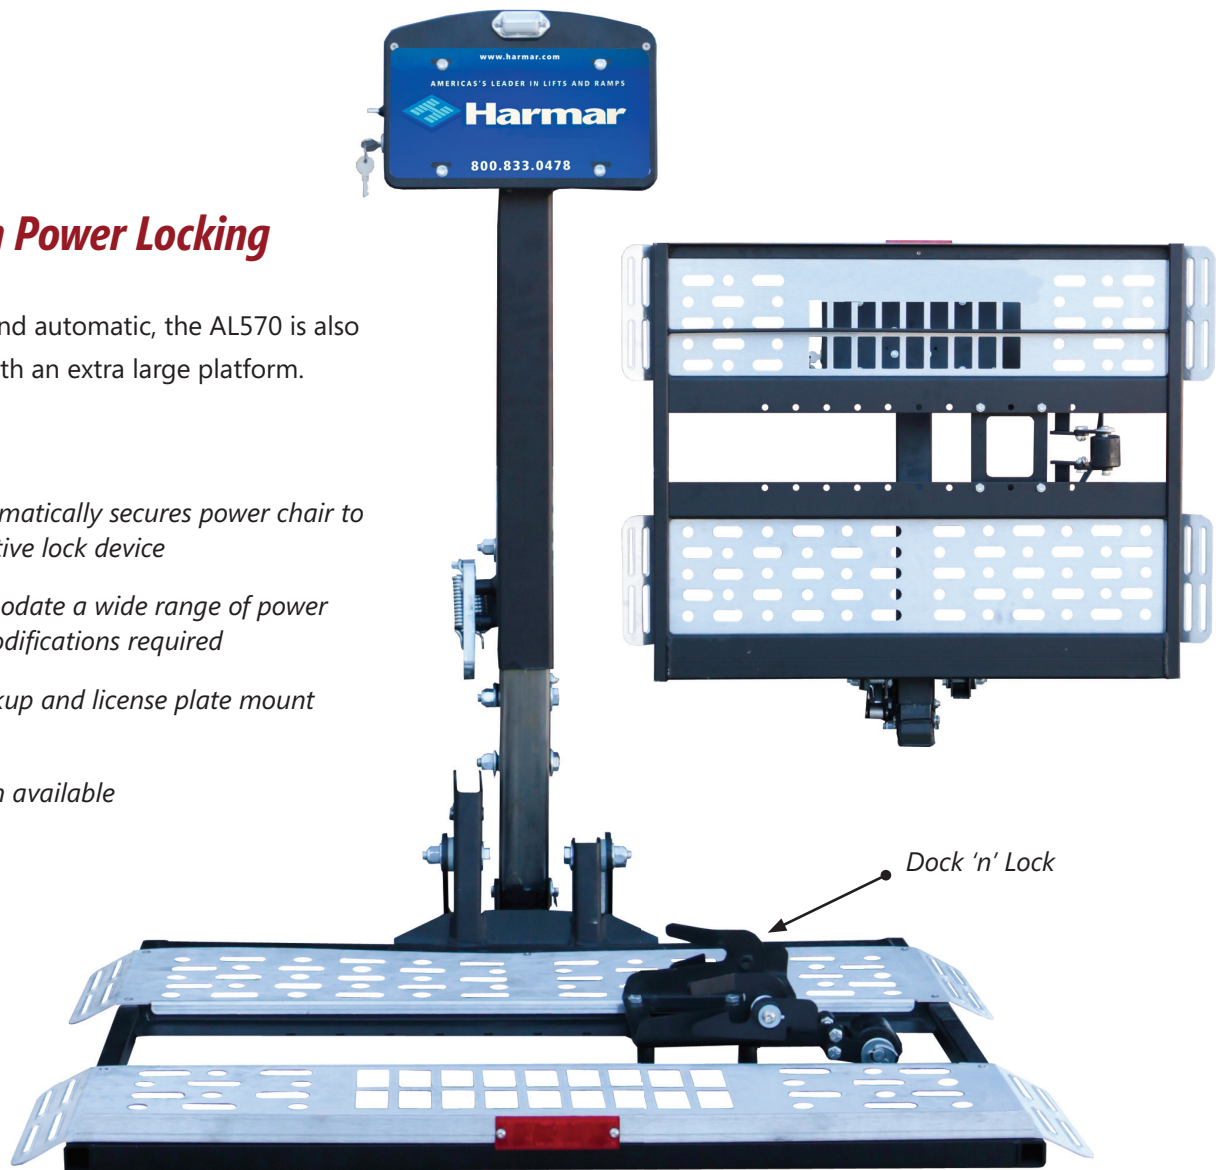

Automatic With Power Locking

Compact, lightweight and automatic, the AL570 is also available as AL570XL with an extra large platform.

Features & Benefits

- Dock 'N' Lock automatically secures power chair to platform with positive lock device
- Adjusts to accommodate a wide range of power chairs; no chair modifications required
- Manual crank backup and license plate mount included
- Swing-Away option available

Specifications	AL570	AL570XL Extra Large
Accommodates	Power Chairs	Larger Power Chairs
Platform	26.5" x 34.5" / 35" x 34.5"	26.5" x 34.5" / 35" x 34.5"
Lifting Capacity	350 lbs. (160 kg)	350 lbs. (160 kg)
Installed Weight	69 lbs. (31 kg)	79 lbs. (36 kg)
Securement	Dock 'N' Lock	Dock 'N' Lock
Hitch	Class III or greater	Class III or greater
Options	Battery pack, Swing-Away, Power chair covers	Battery pack, Swing-Away, Power chair covers
Warranty	3-year transferable	3-year transferable